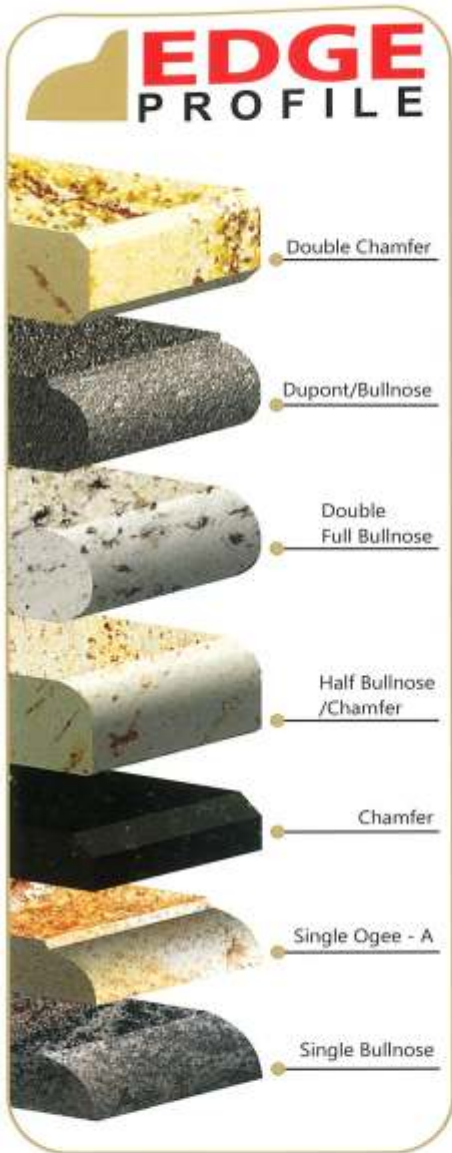

# VARIETY OF FINISHED MATERIALS

IN ASTONISHINGLY DIVERSE VARIETIES & TEXTURES

VOLCANO RED

VOLCANO RED

VOLCANO RED

RUSTIC RED

RifleHorn Shipping Co.

MAGNUM GOLD

# INDIAN SANDSTONE

RAINBOW - 1

RAINBOW-2

ITA GOLD

FLOWERY GOLD

RifleHorn Shipping Co.

TEAK-1

TEAK-2

# PROJECT SOLUTIONS

THREADS & RISER

KITCHEN TOPS

KERB STONES & MOULDING

**MOULDINGS**