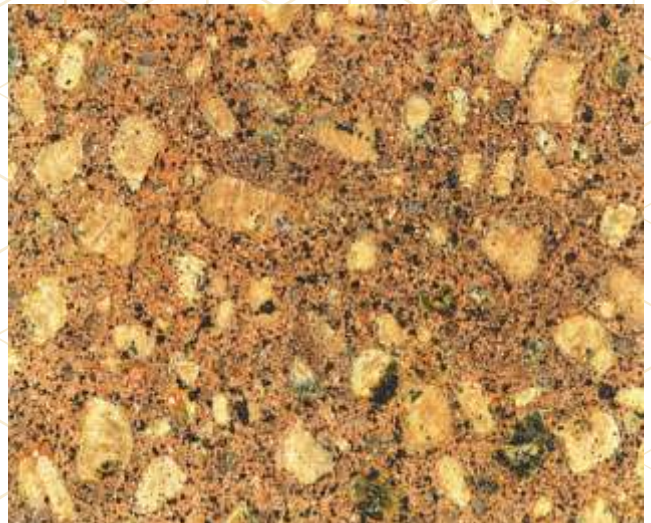

# VARIETY OF GRANITES

CAPPUCCINO

RED MULTI

ALMOND PEARL

COPPER SILK

MERRY GOLD

DESERT BROWN

RifleHorn Shipping Co.